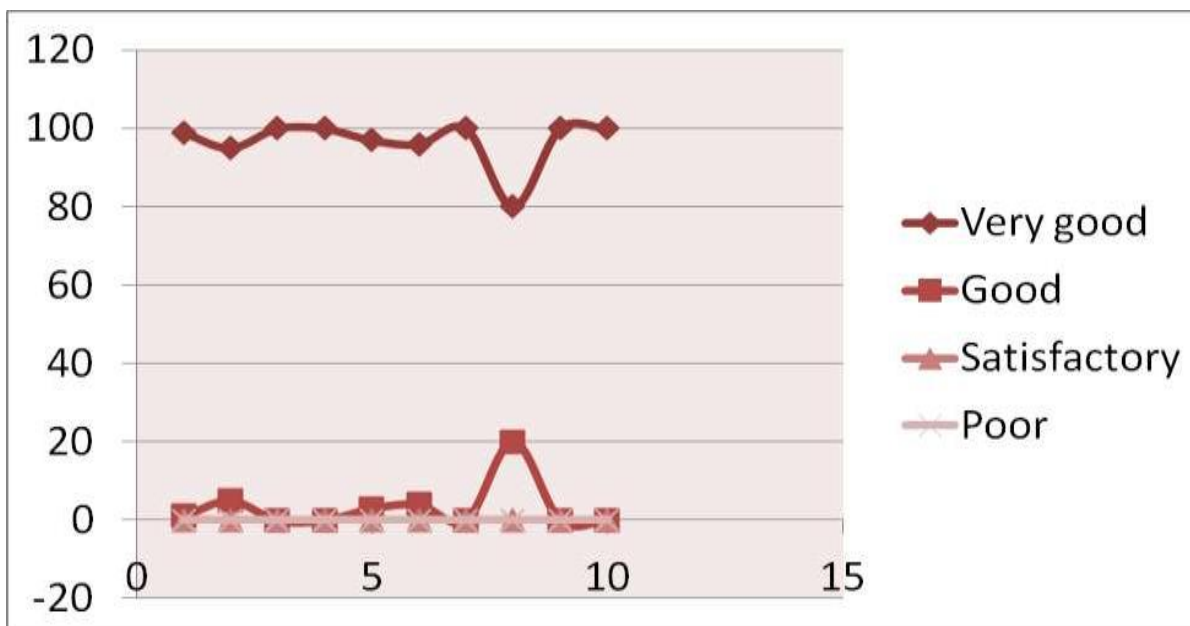

EMPLOYERS FEEDBACK

%	Very good	Good	Satisfactory	Poor
1	99	1	0	0
2	95	5	0	0
3	100	0	0	0
4	100	0	0	0
5	97	3	0	0
6	96	4	0	0
7	100	0	0	0
8	80	20	5	0
9	100	0	0	0
10	100	0	0	0