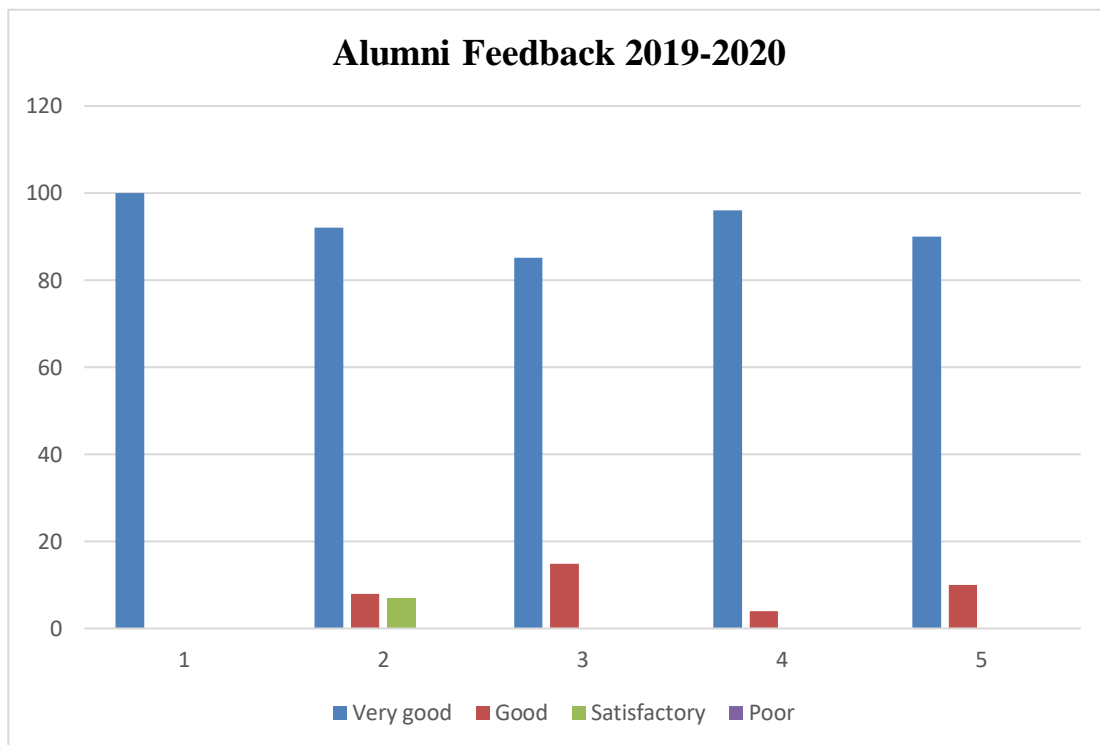

ST. XAVIER'S COLLEGE MAHUADANR

Estd:2011. Affiliated to Nilamber-Pitamber University, Medininagar

P.O- Mahuadanr, Dist.Latehar, Jharkhand 822119

Accredited with 'B' Grade by NAAC

ALUMNI FEEDBACK

%	Very good	Good	Satisfactory	Poor
Administration	100	0	0	0
Teachinglearning& Evaluation	92	8	7	0
Facilities	85.15	14.85	0	0
Co-curricular&Extracurricularactivities	96	4	0	0
Overall rating	90	10	0	0

Principal
St.Xavier's College
Mahuadanr