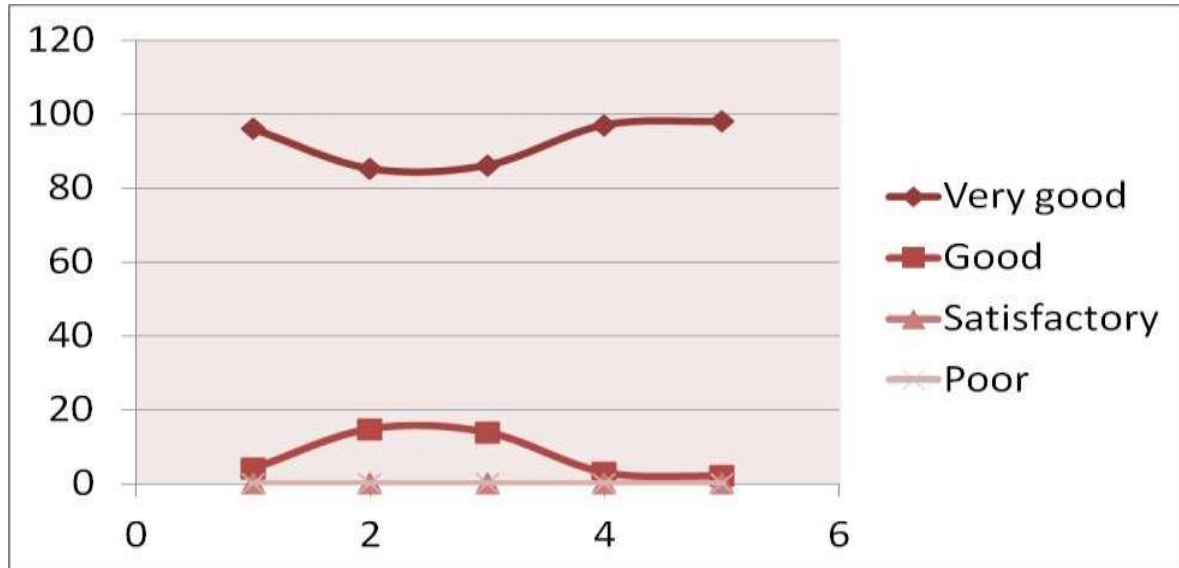

ST. XAVIER'S COLLEGE MAHUADANR

Estd:2011. Affiliated to Nilamber-Pitamber University, Medininagar

P.O- Mahuadanr, Dist.Latehar, Jharkhand 822119

Accredited with 'B' Grade by NAAC