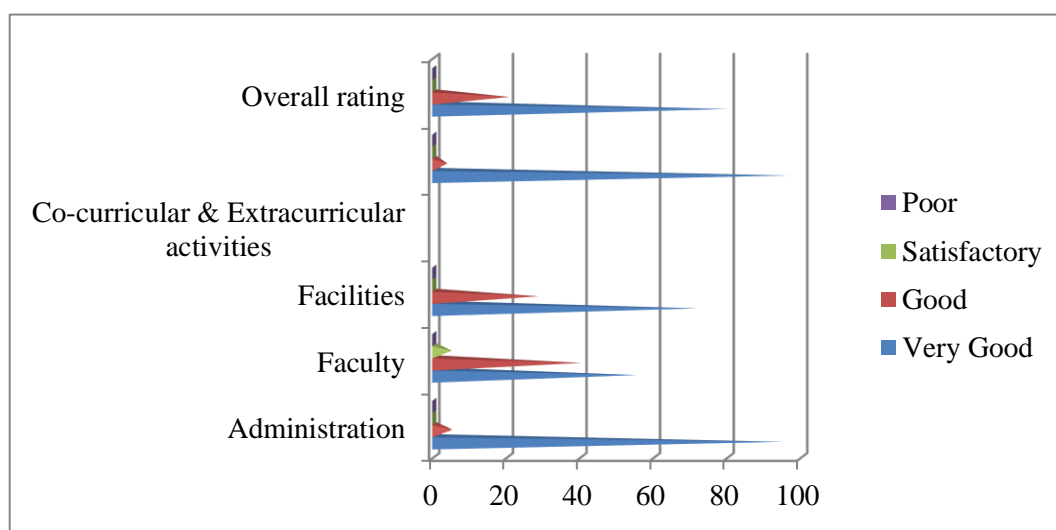

Feedback 2019-2020

STUDENTFEEDBACK

		Good	Satisfactory	Poor
	%			
Administration	95	5	0	0
Faculty	55.12	40.06	4.82	0
Facilities	71.63	28.37	0	0
Co-curricular & Extracurricular activities	96.40	3.60	0	0
Overall rating	79.8	20.47	0	0

FACULTY FEEDBACK

%	Very good	Good	Satisfactory	Poor
Administration	96	4	0	0
Teaching learning & Evaluation	85.25	14.75	0	0
Facilities	86.14	13.86	0	0
Co-curricular & Extracurricular activities	97	3	0	0
Overall rating	98	2	0	0